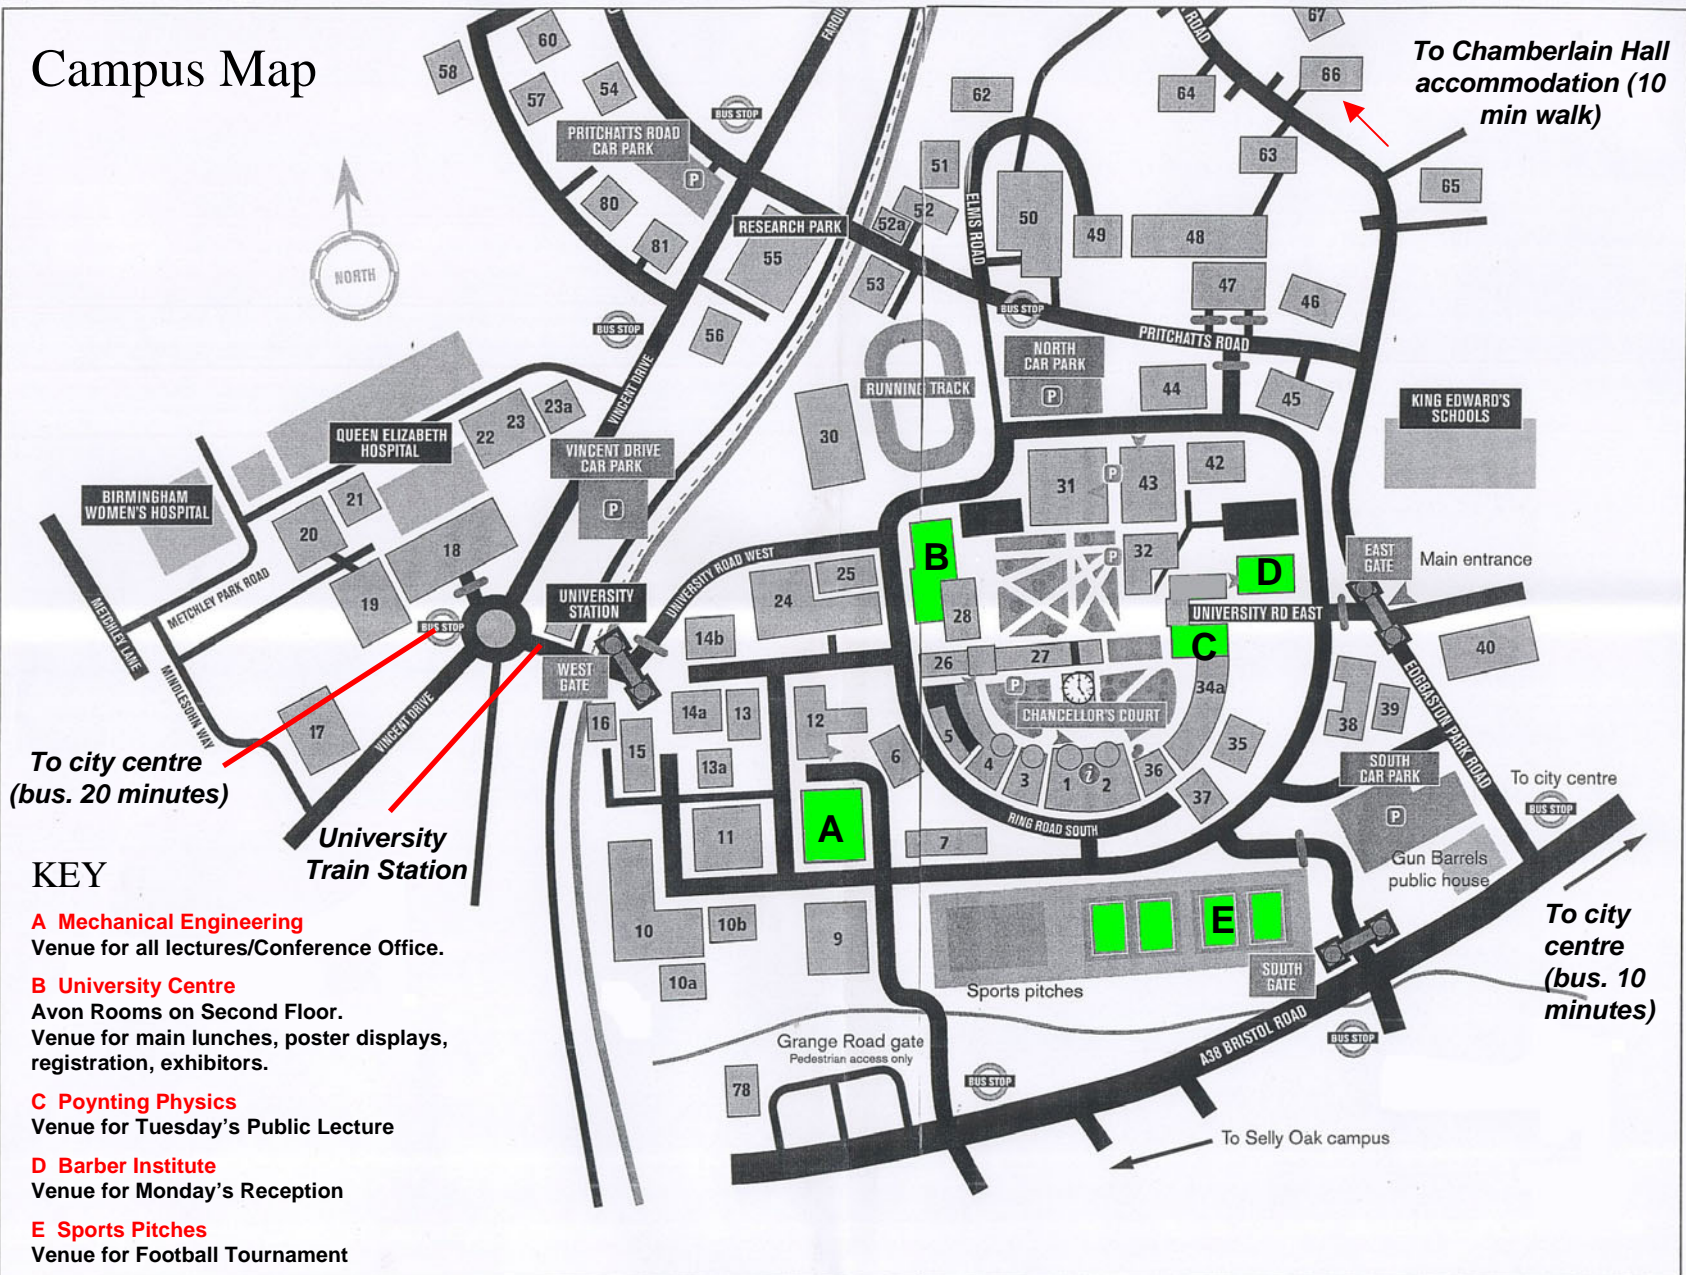

Campus Map

To Chamberlain Hall accommodation (10 min walk)

To city centre (bus. 20 minutes)

To city centre

To city centre (bus. 10 minutes)

To Selly Oak campus

KEY

- A Mechanical Engineering**
Venue for all lectures/Conference Office.
- B University Centre**
Avon Rooms on Second Floor.
Venue for main lunches, poster displays, registration, exhibitors.
- C Poynting Physics**
Venue for Tuesday's Public Lecture
- D Barber Institute**
Venue for Monday's Reception
- E Sports Pitches**
Venue for Football Tournament

University Train Station