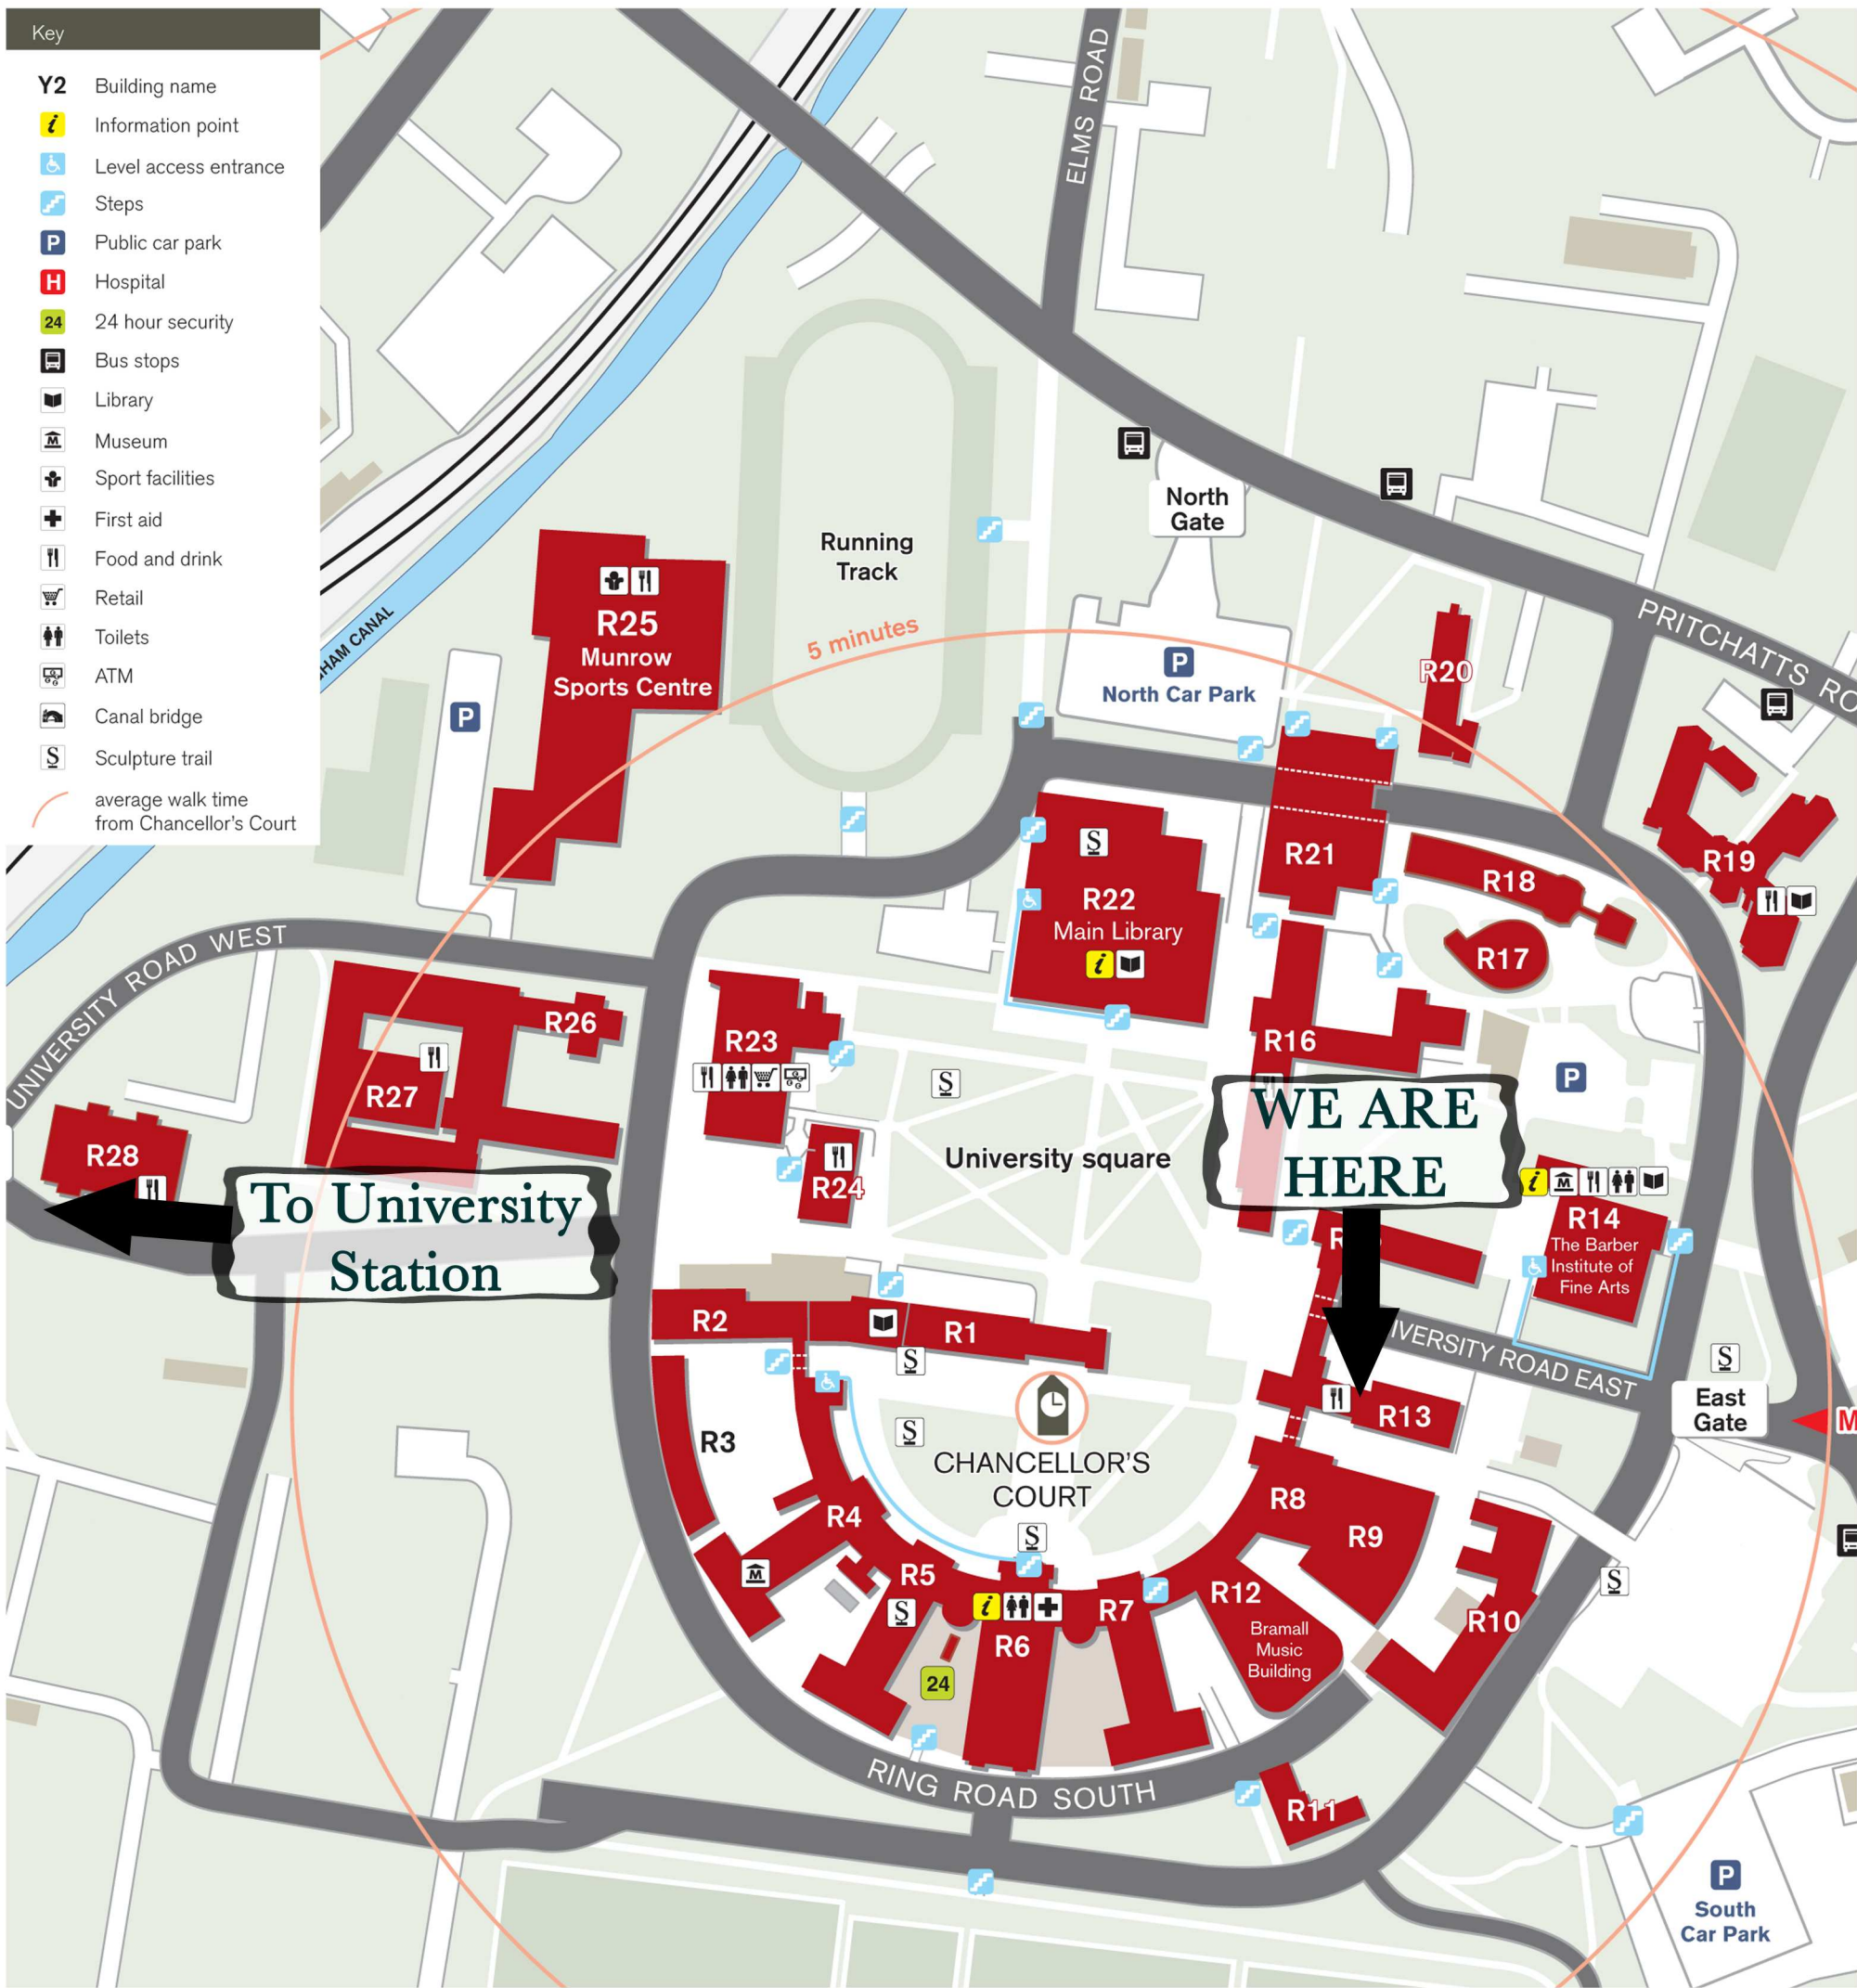

Key

- Y2 Building name
- Information point
- Level access entrance
- Steps
- Public car park
- Hospital
- 24 hour security
- Bus stops
- Library
- Museum
- Sport facilities
- First aid
- Food and drink
- Retail
- Toilets
- ATM
- Canal bridge
- Sculpture trail
- average walk time from Chancellor's Court

To University Station

WE ARE HERE

5 minutes

CHANCELLOR'S COURT

University square

South Car Park

East Gate

North Gate

North Car Park

R25  
Munrow Sports Centre

R22  
Main Library

R14  
The Barber Institute of Fine Arts

Bramall Music Building

Running Track

CHANCELLOR'S COURT

R6

RING ROAD SOUTH

UNIVERSITY ROAD EAST

UNIVERSITY ROAD WEST

PRITCHATTS ROAD

ELMS ROAD

HAM CANAL