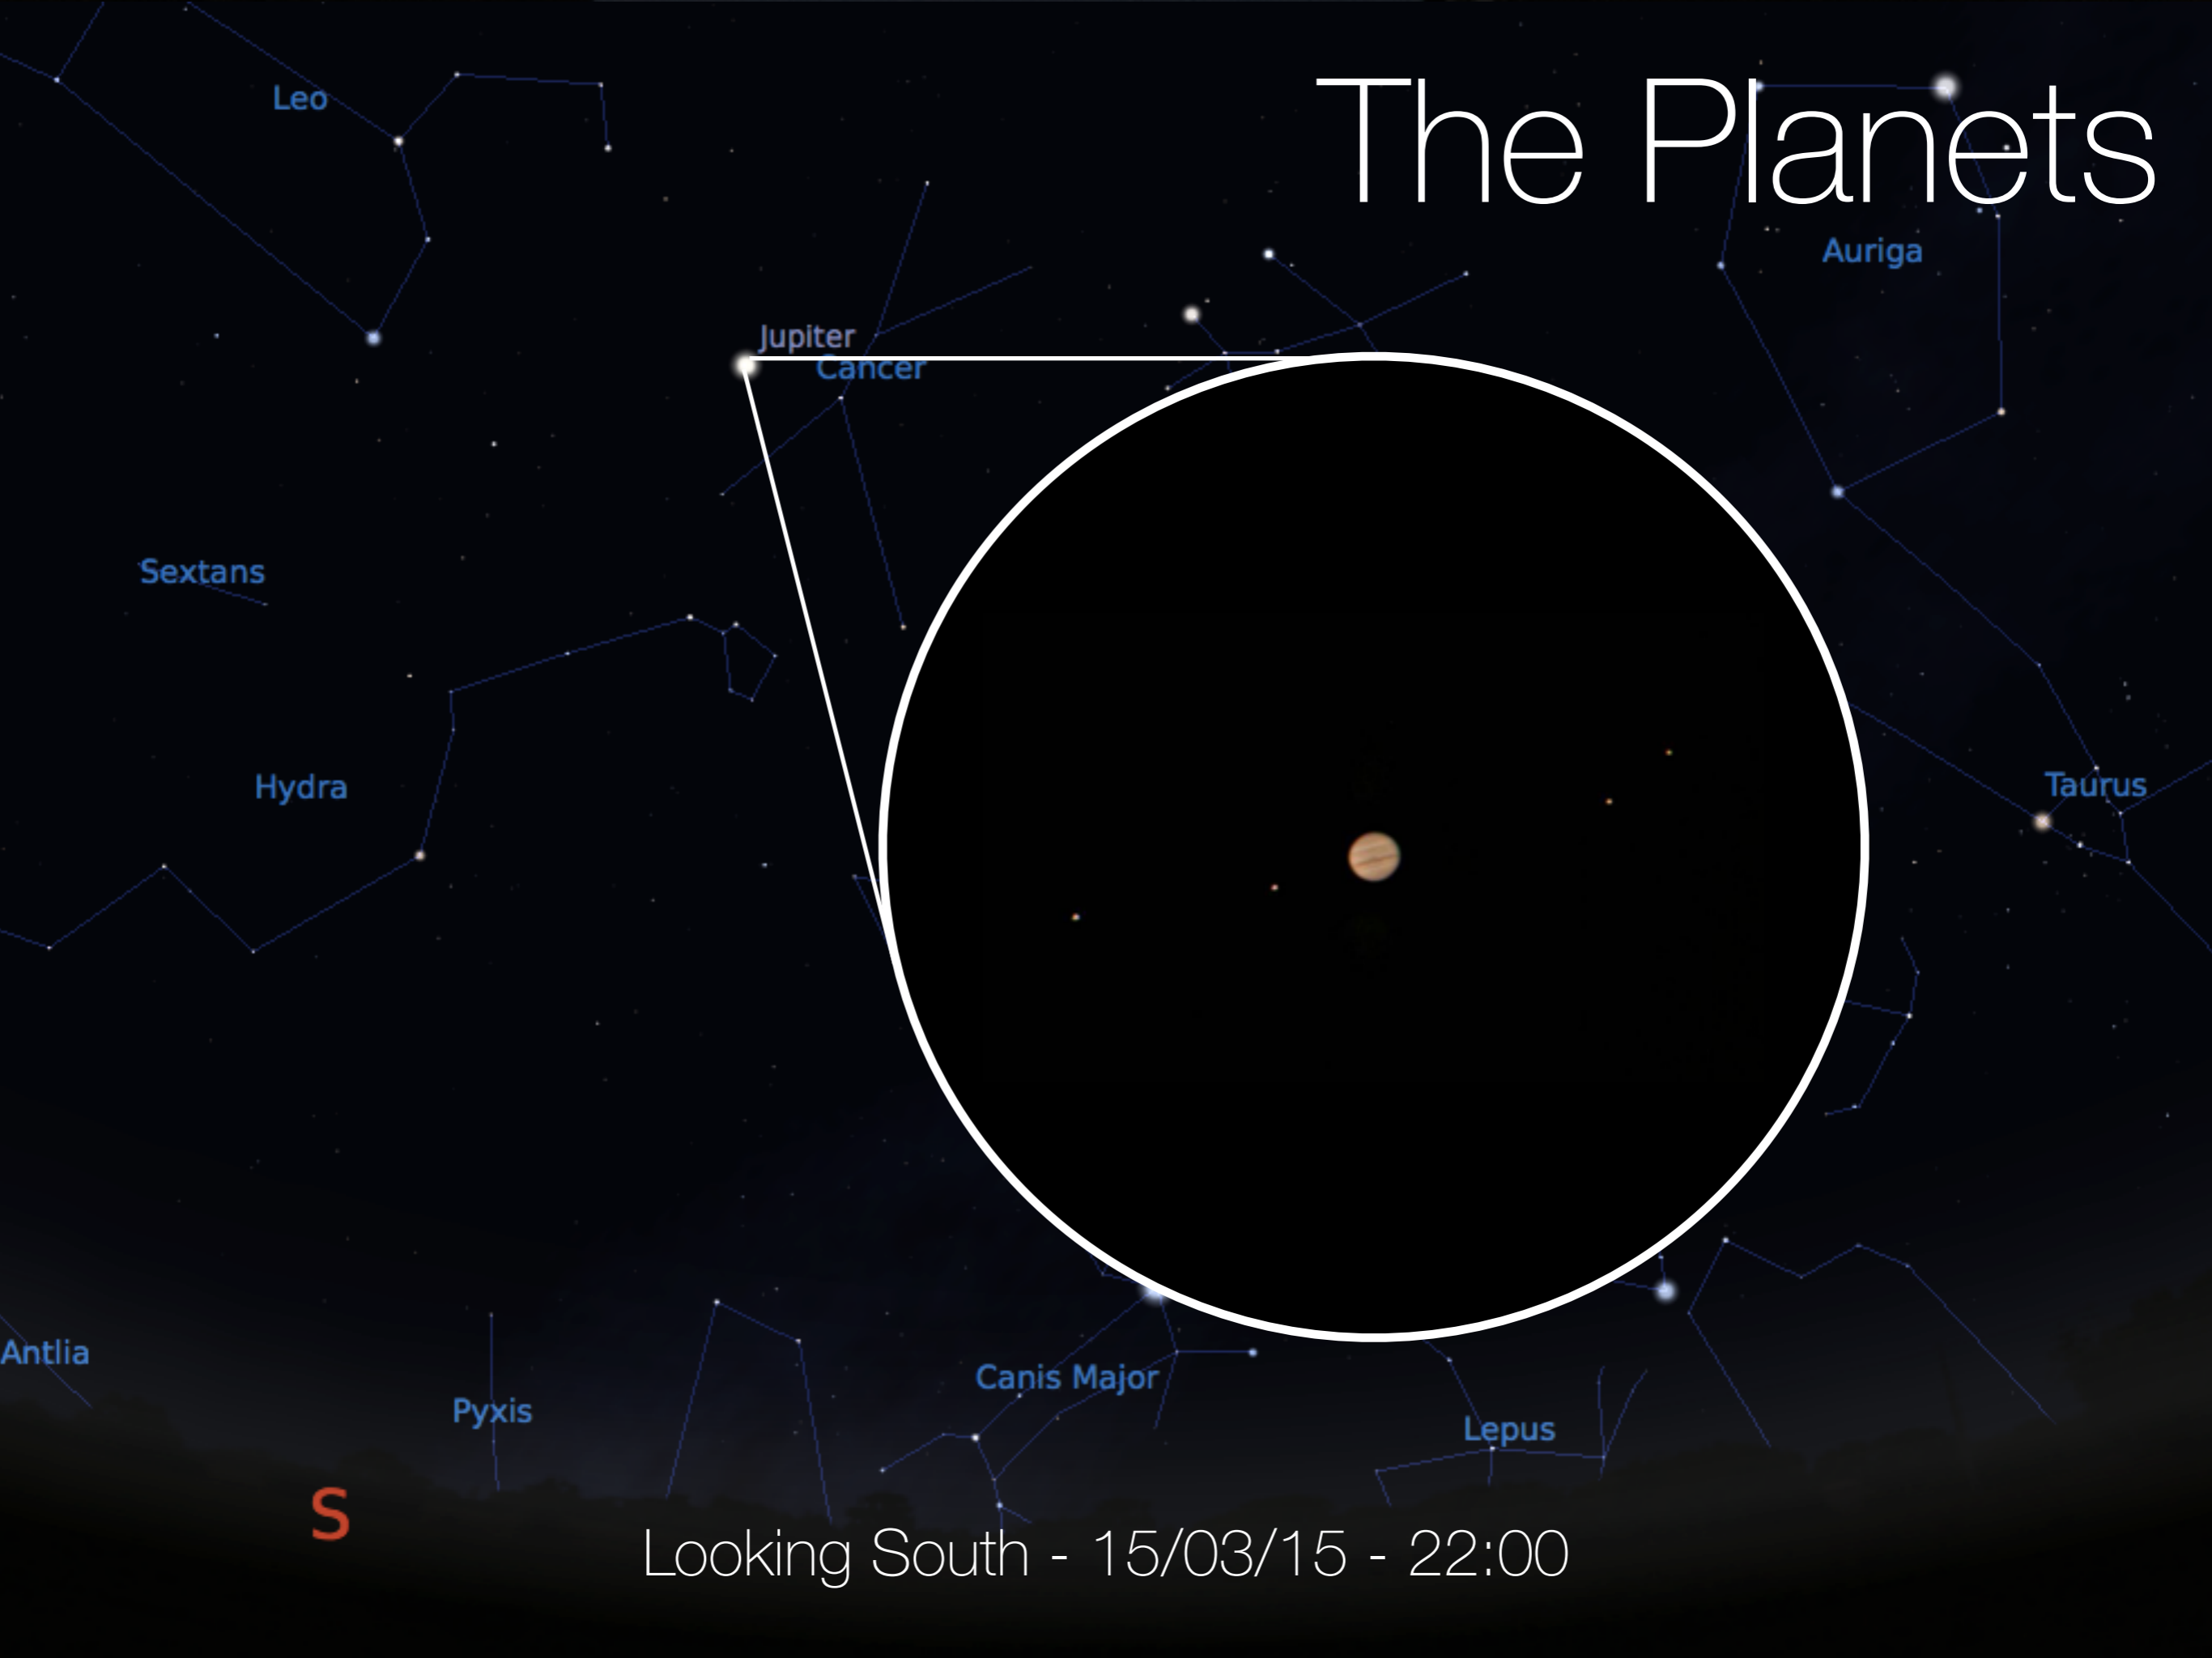

Hydra

Monoceros

Orion

Antlia

Pyxis

Canis Major

Lepus

S

Looking South - 15/03/15 - 22:00

# The Planets

S

Looking South - 15/03/15 - 22:00